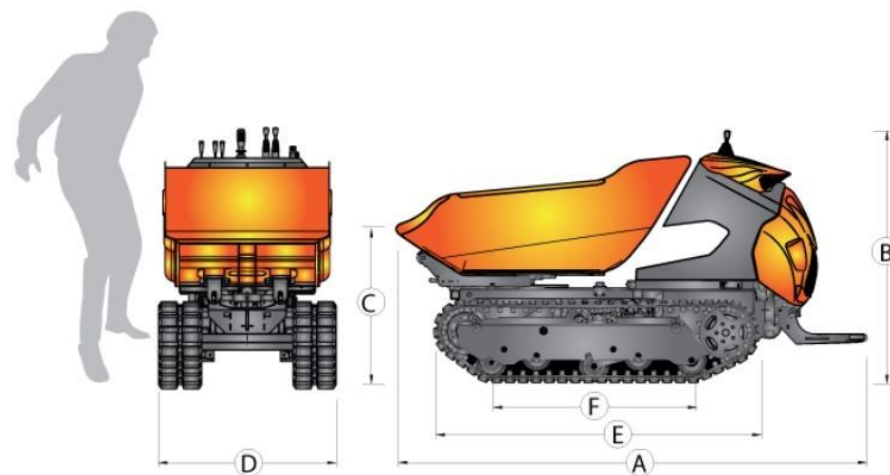

	mm	in
A	2406	94.7
B	1388	54.7
C	792	31.2
D	845	33.3
E	1560	61.4
F	1008	39.7

CRANES - MACHINERY - PARTS

**ALEXANDROS SPATHARAS COMPANY
CRANES - MACHINERY-SPARE PARTS**

41, Iasonidou Str.

GR-56334 Thessaloniki, GREECE